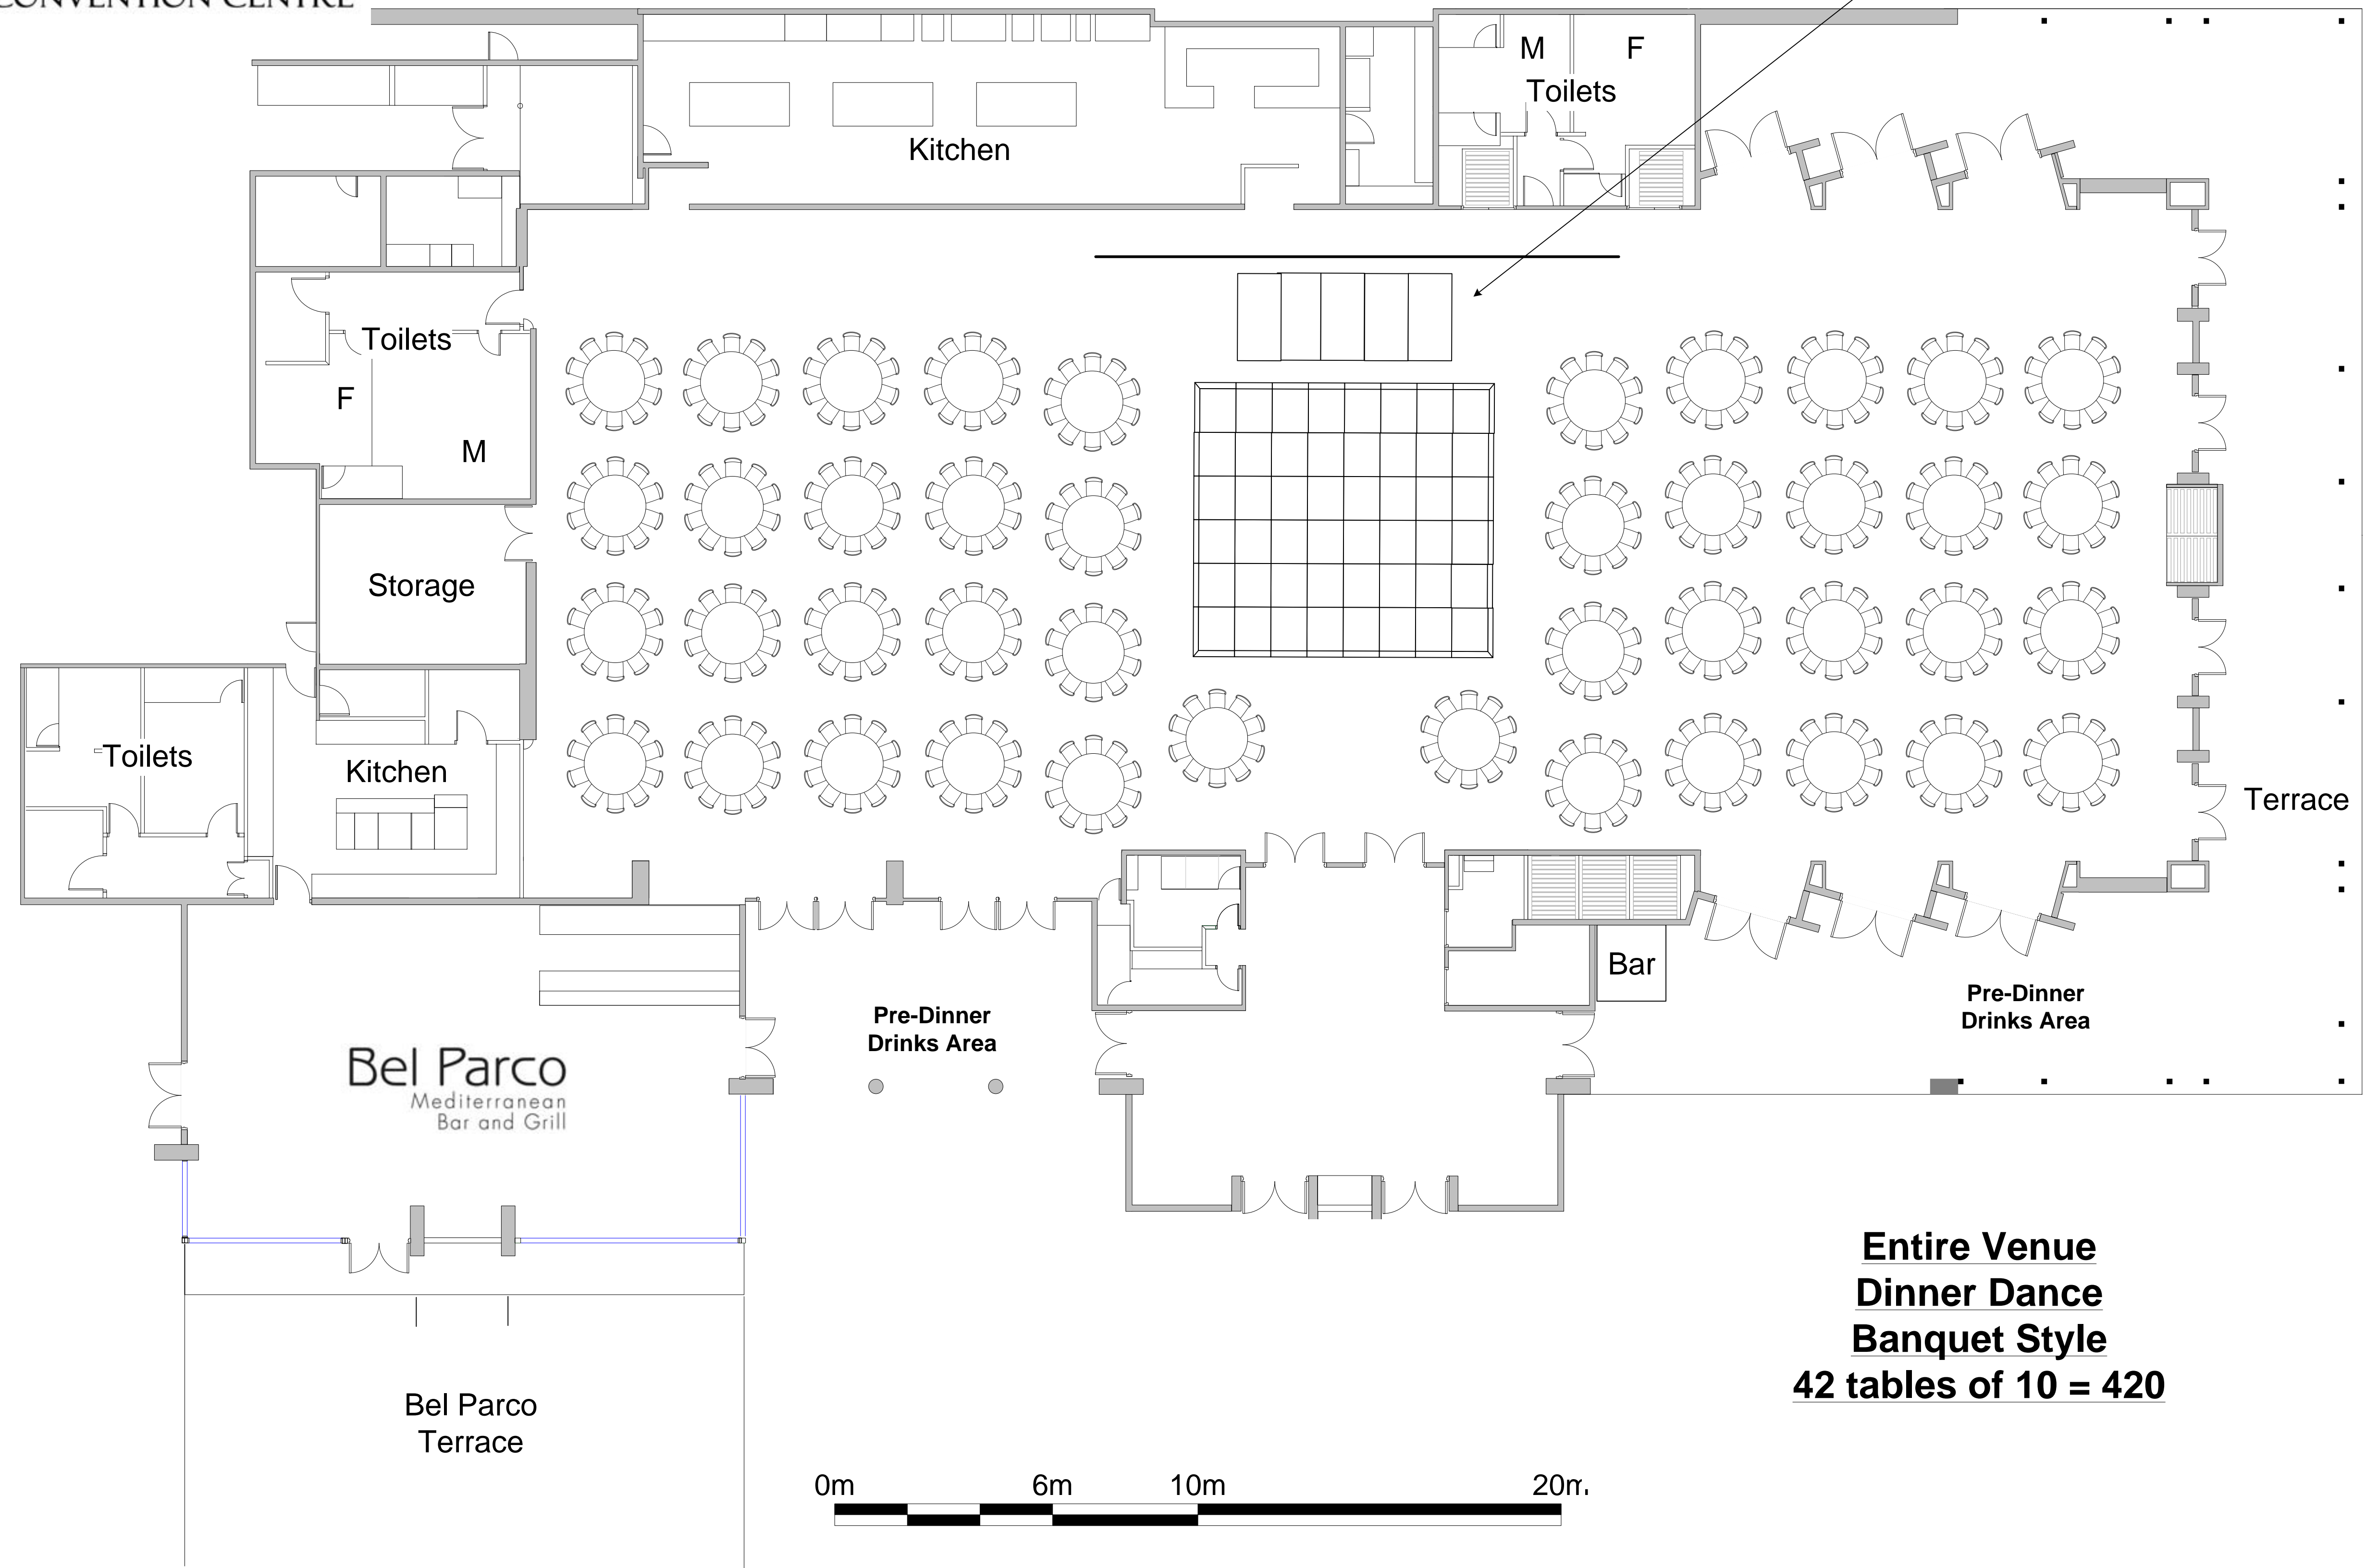

Any Audio Visual equipment, ie: Stage can be hired through Impact AV, (not included in Waterview costings)

Entire Venue
Dinner Dance
Banquet Style
42 tables of 10 = 420