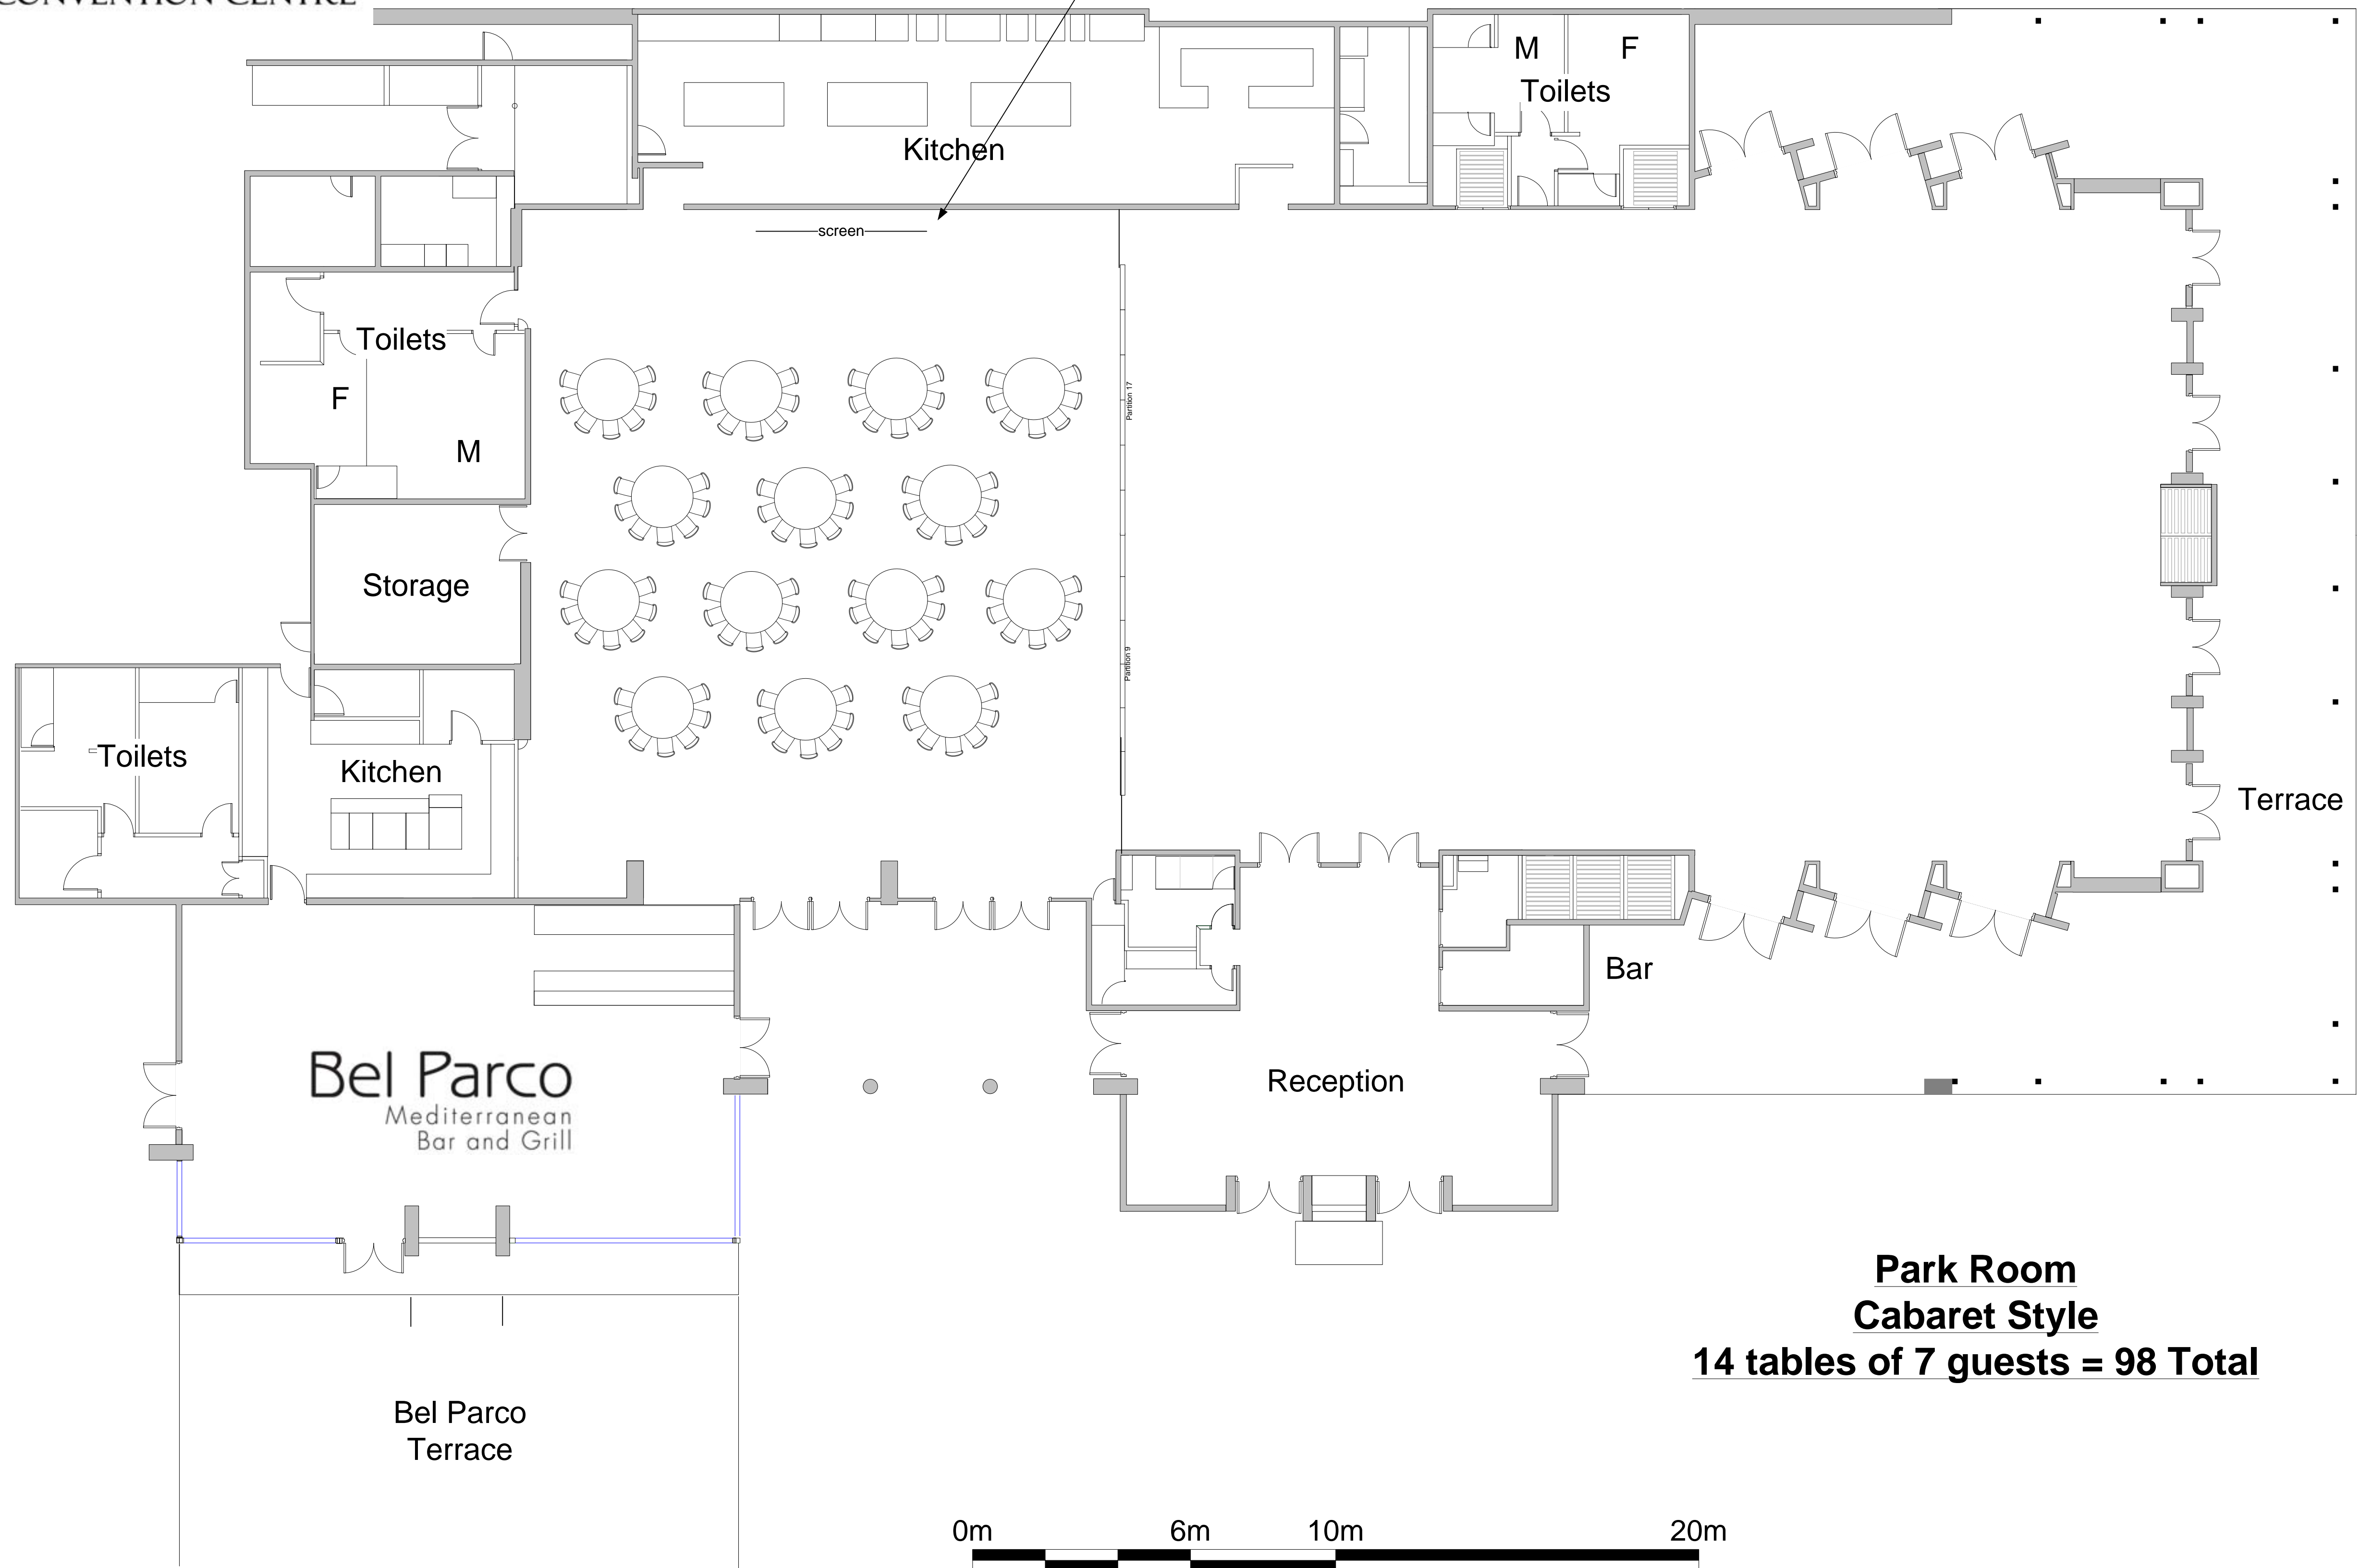

Any Audio Visual equipment, ie: Stage can be hired through Impact AV, (not included in WatervieW costings)

**Park Room
Cabaret Style
14 tables of 7 guests = 98 Total**