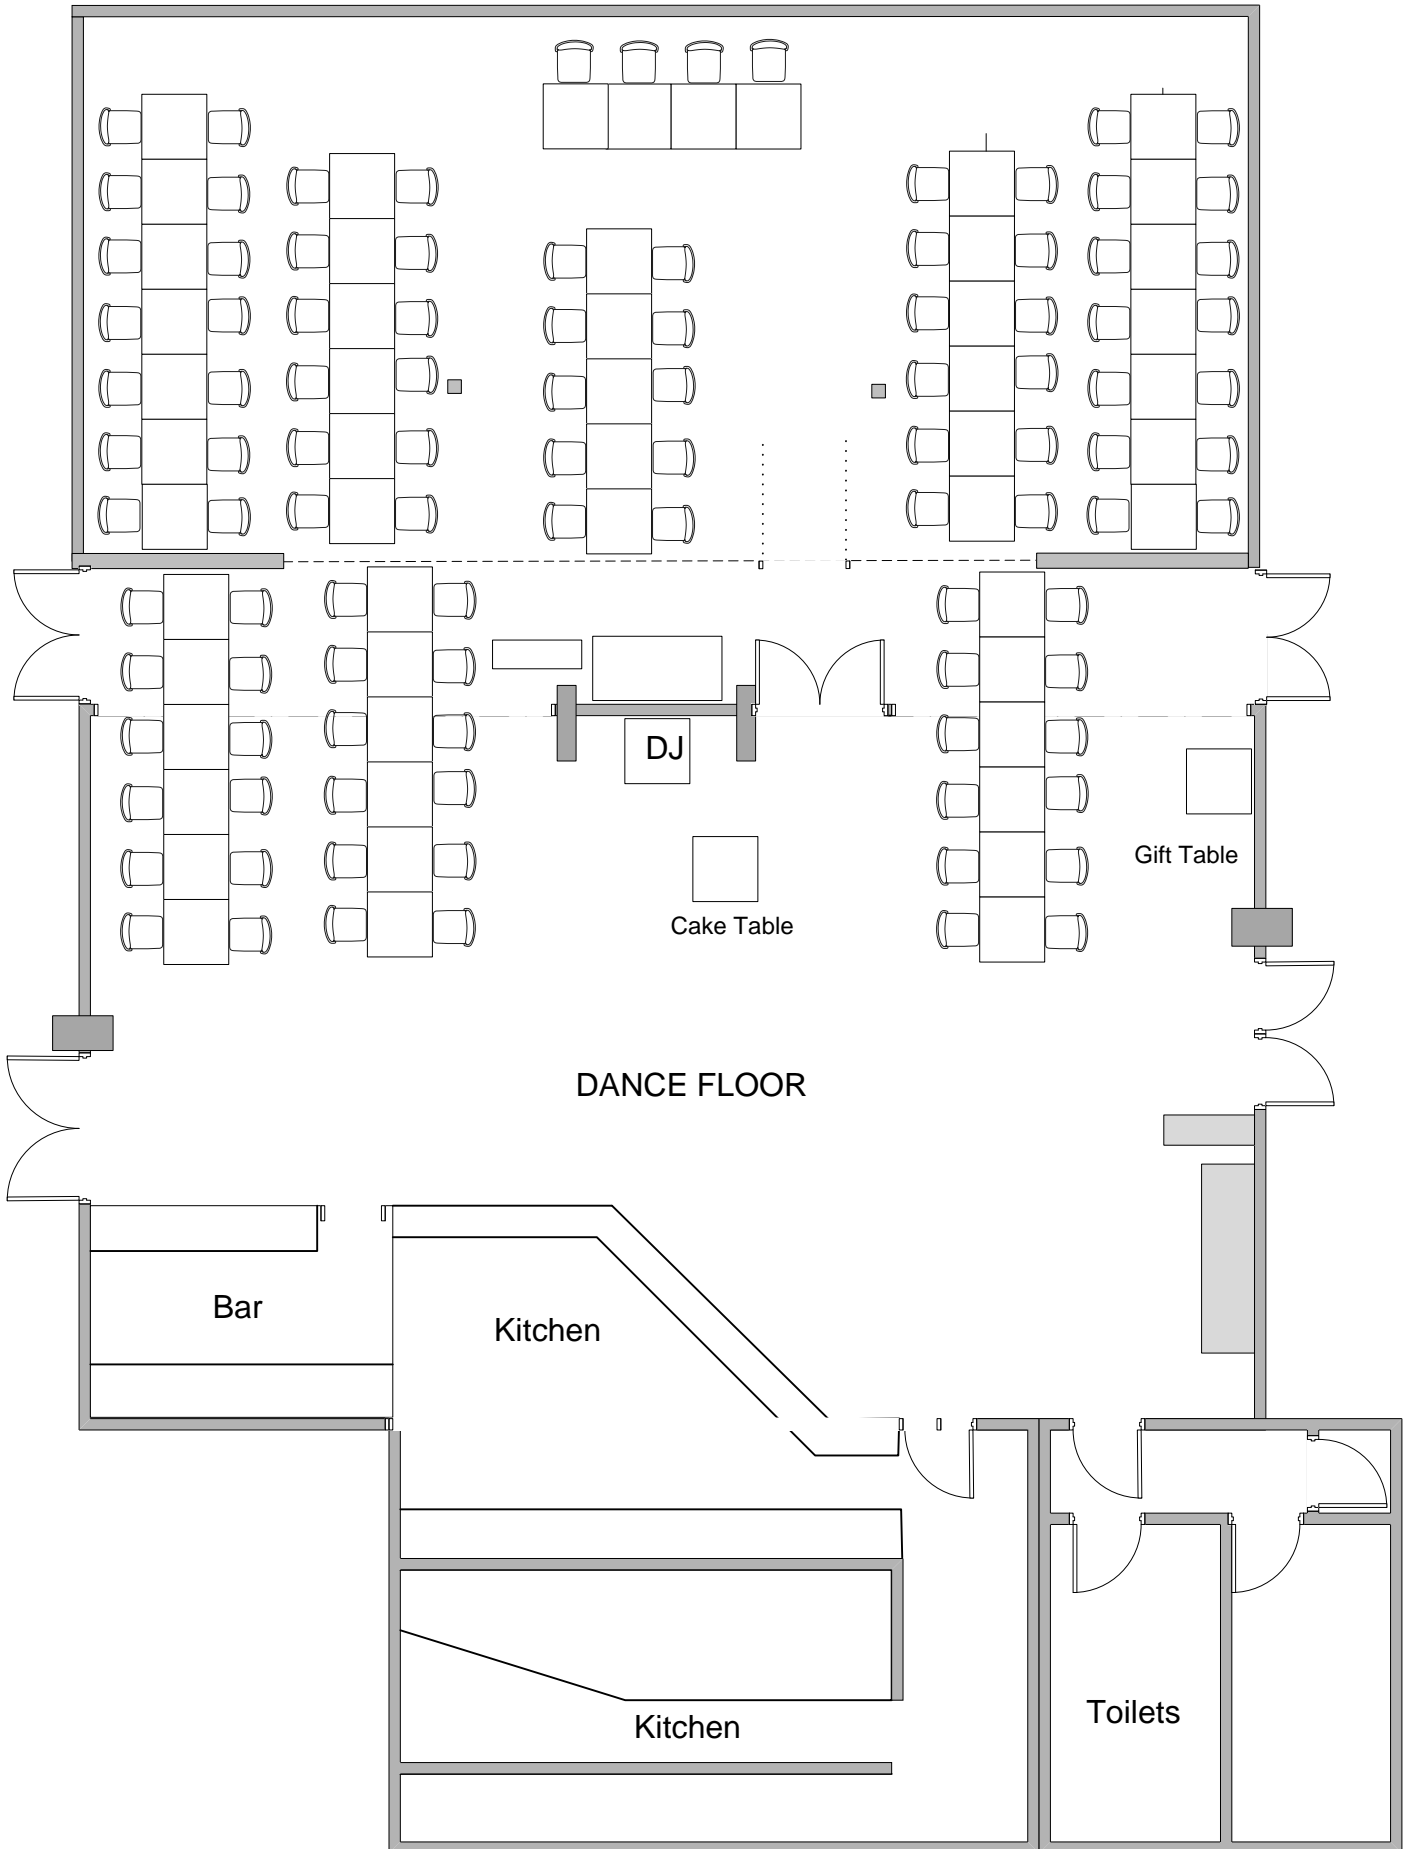

Bel Parco

Mediterranean Bar & Grill

SAMPLE FLOOR PLAN